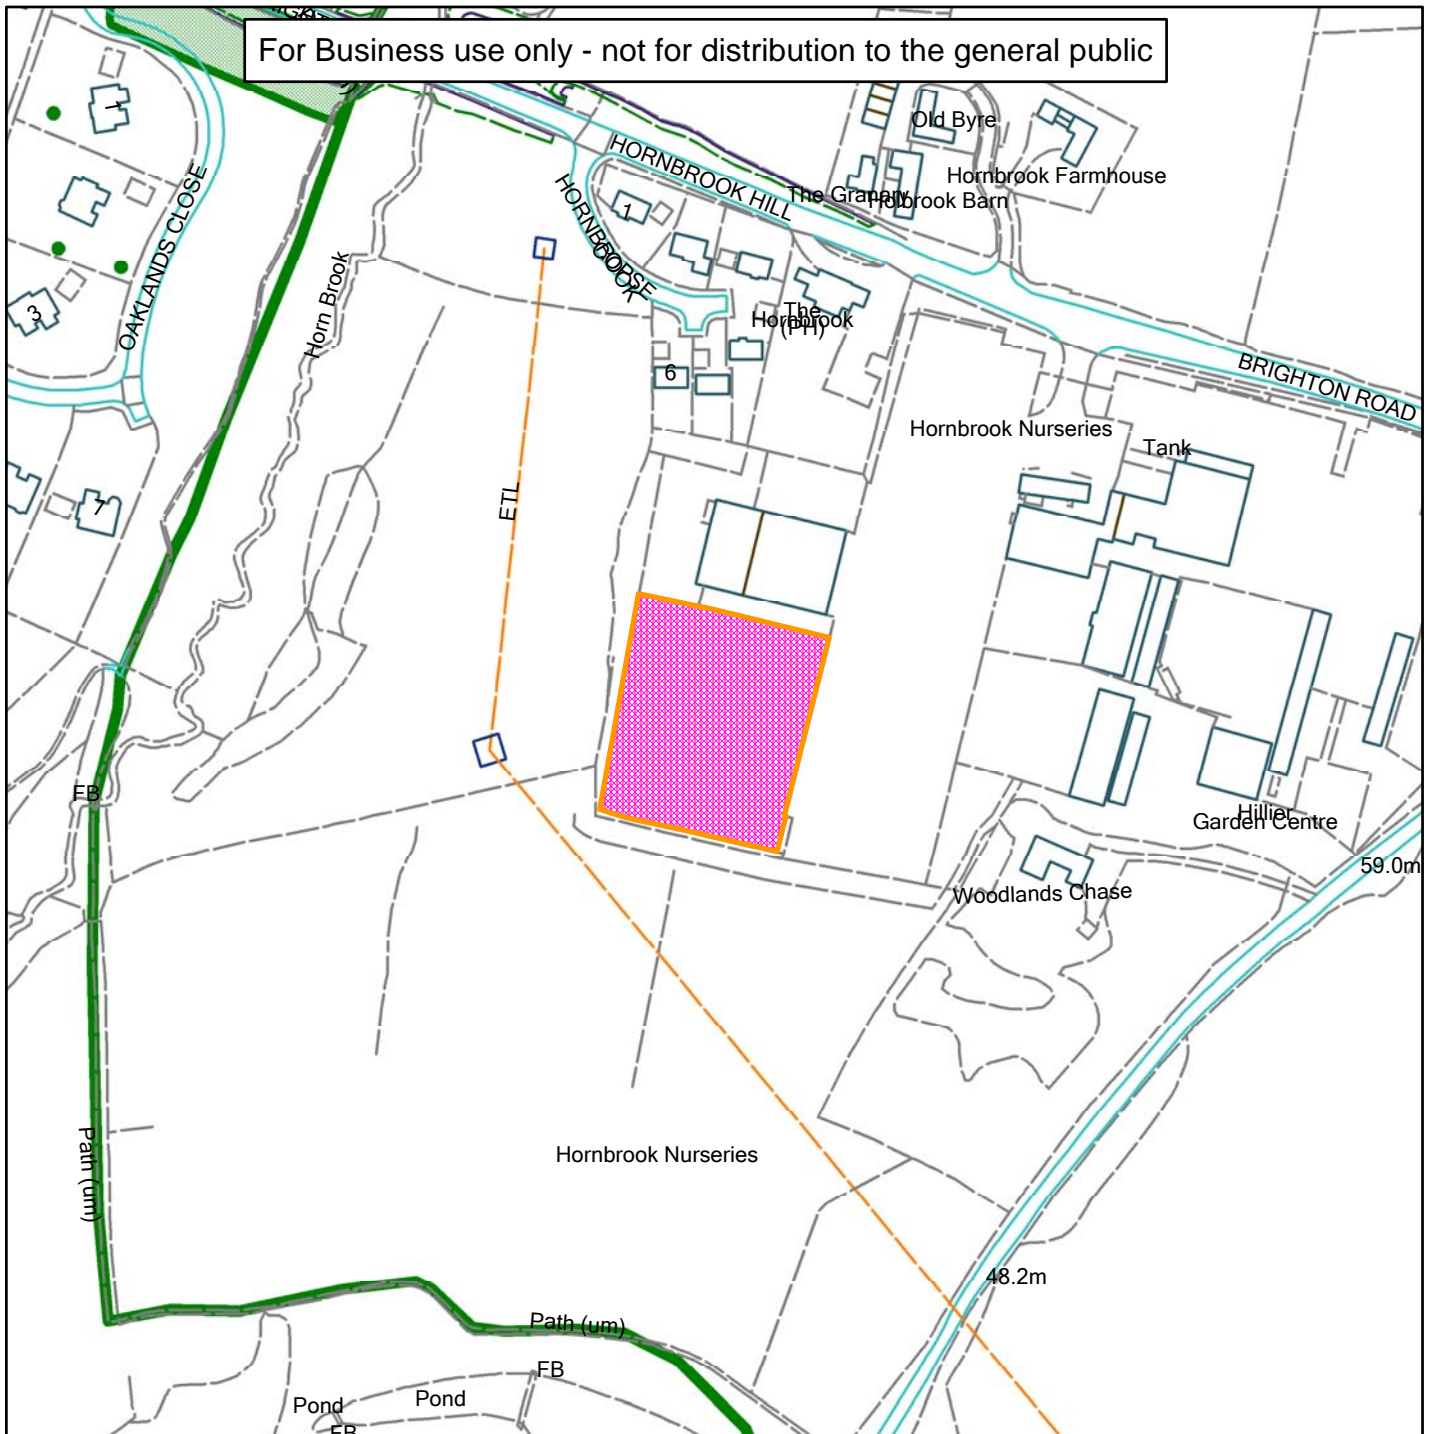

Camping World, Hornbrook Park

For Business use only - not for distribution to the general public

Scale: 1:2,500

Reproduced from the Ordnance Survey map with permission of the Controller of Her Majesty's Stationery Office © Crown Copyright 2012.

Unauthorised reproduction infringes Crown Copyright and may lead to prosecution or civil proceedings.

Organisation	Horsham District Council
Department	
Comments	
Date	20/10/2016
MSA Number	100023865